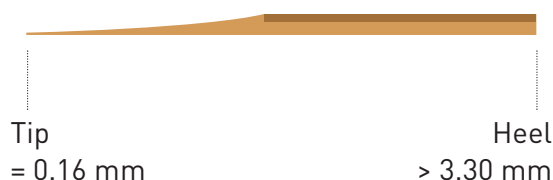

FACT SHEET

Line description

STEUER BLUE LINE is the Masters series for German clarinet. They are built around a thicker blank than the White Line series and are specifically designed for demanding players to suit the characteristics of German models.

STEUER reeds are crafted with the highest standards of quality, exclusively using premium cane grown 100% naturally at Steuer's fields in the Var in France.

Model description

- German medium long and medium open mouthpieces
- New design by Meyer-Wehle with a thicker core than the previous version
- Warm and compact sound
- Highest quality, profiled and selected manually for the most demanding musicians, using the very latest technology
- Ideal for professionals